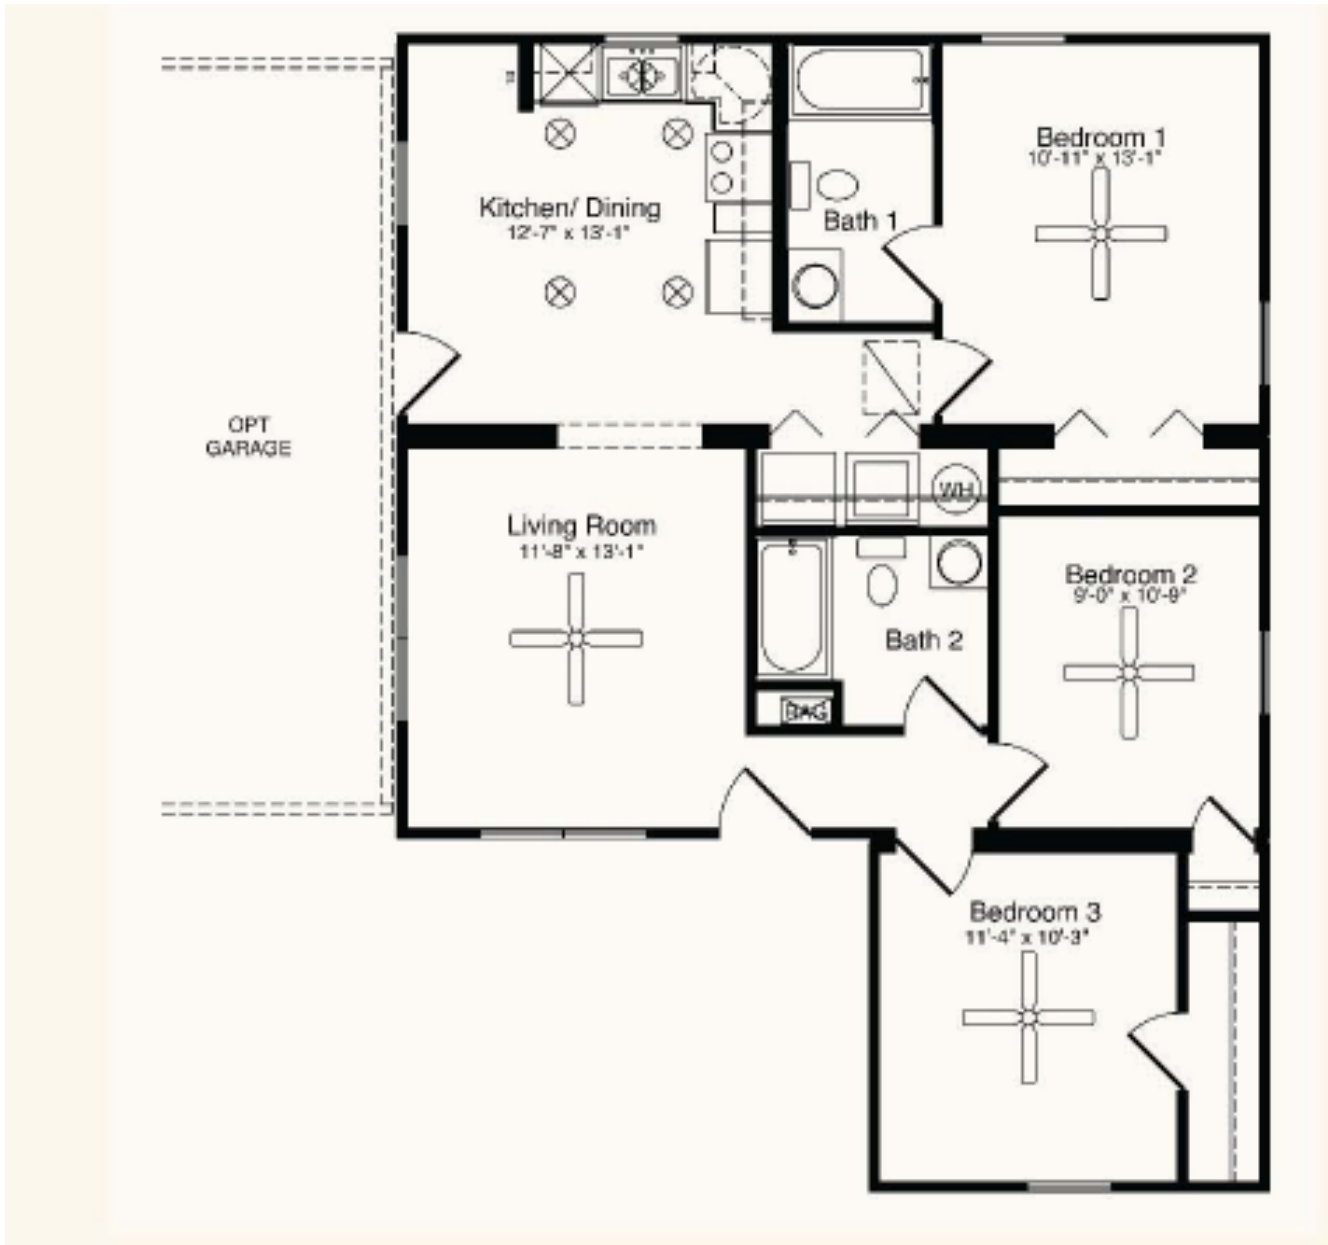

828.274.4699
info@draliving.com
www.draliving.com

The Wake Forest